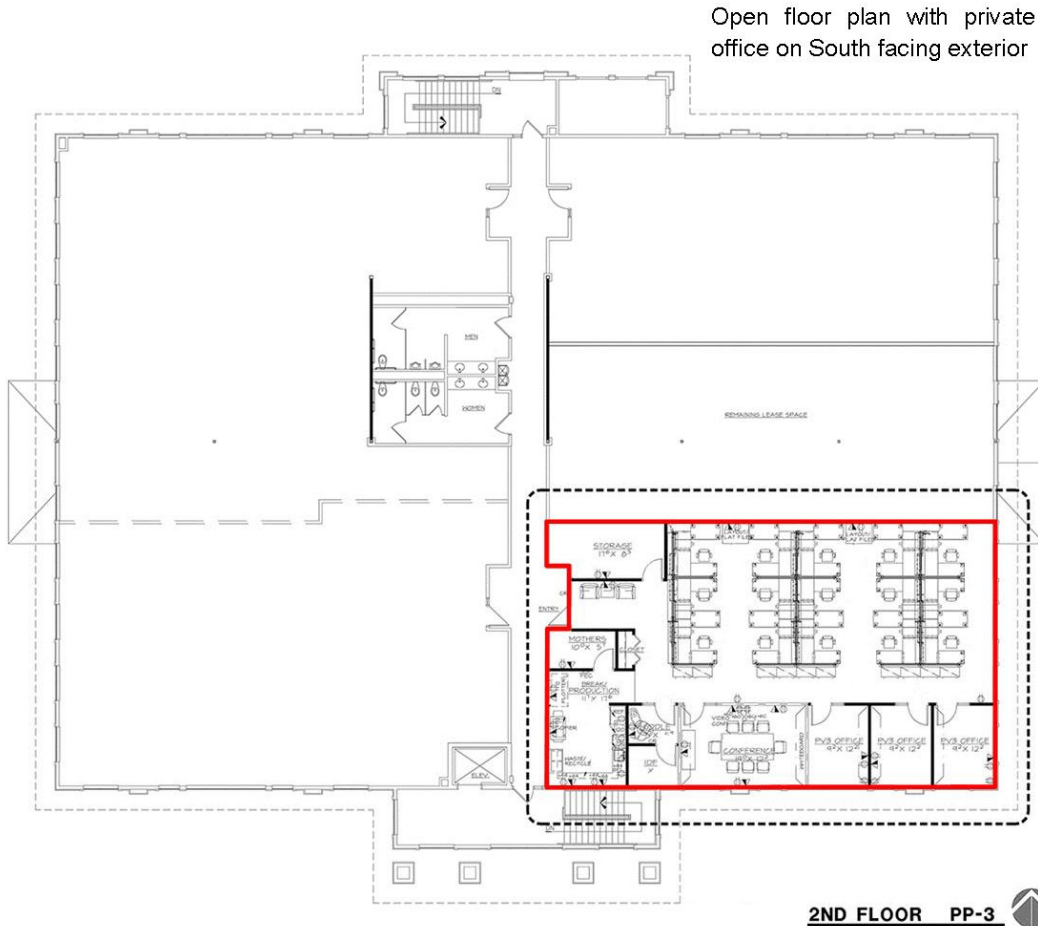

**Sublease: \$16.00 psf =
\$4,297 / mo. + Janitorial**

- Sublease Space: 2,765 useable / 3,223 rentable sf - 2nd floor
- Lease Expiration Date: 6/30/2019
- Private Offices, Cubical Area
- Lobby Area
- Conference Room
- High End Commercial Finishes
- Ample Surface Parking
- Elevators
- Office Furniture not included